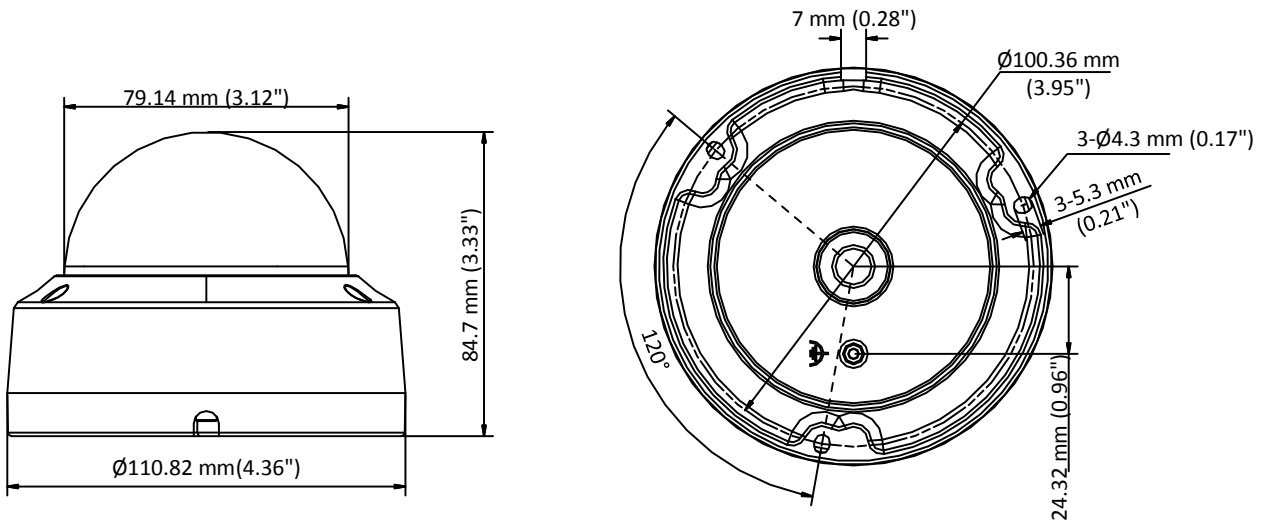

Order Model

DS-2CE57U1T-VPITF

Dimension