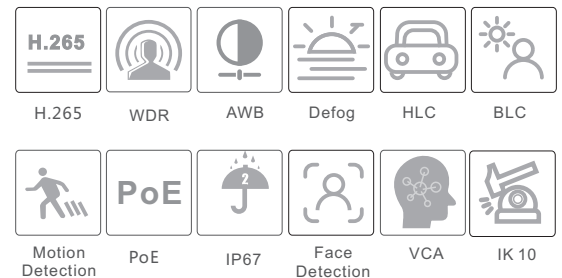

CAMERA

TD-9523A1

2MP Face Detection Dome AI
Network Camera

- 1080P (1920 × 1080) full real time coding
- Max. resolution: 1920 × 1080; Motorized zoom lens
- 3D DNR, Digital WDR, HLC, BLC and ROI coding
- One CVBS output and one on-board CVBS output
- 1CH audio input and 1CH audio output; Hardware reset
- Built-in micro SD card slot, up to 128GB
- 1CH alarm input; 1CH alarm output; RS485
- DC12V/AC24V/PoE power supply
- Support smart phone, iPad, remote monitoring
- P2P function optional; IP67&IK10 ingress protection
- Support three streams
- Support face detection
- Intelligent Analytics (optional): object removal detection, abnormal video signal detection, line crossing detection, region intrusion detection, people intrusion detection, people counting detection and crowd density detection