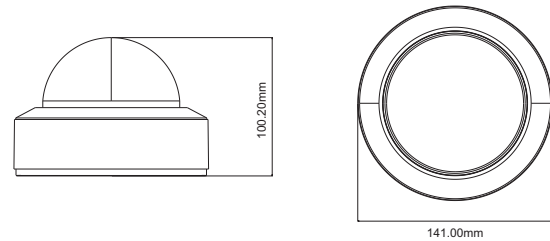

Panorama Capturing	Support panorama capturing and self-defined information overlay, like device ID, time, etc.
Intelligent Light Compensation	No; external supplementary light source needed
Others	
Power Supply	DC12V/AC24V/PoE
Power Consumption	< 4W
Operating Environment	- 30 °C ~ 60 °C (-22°F~140°F) Humidity: less than 95 % (non-condensing)
Dimensions (mm)	Φ 141 × 100.2
Weight (net)	Approx. 0.89KG
Installation	Wall mounting; ceiling mounting

DIMENSIONS