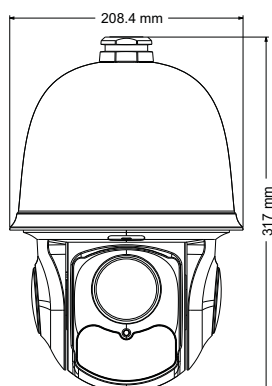

Dimensions

Specifications

Specifications	Model	TD-9632E2
Camera		
Image Sensor		1 / 2.8" Progressive CMOS
Effective Pixels		2048 × 1536
Horizontal Resolution		1300 TVL
Min. Illumination		0 Lux
IR Distance		100 m
White Balance		Auto / Manual
WDR		120dB
S / N Ratio		Max 48dB
Day / Light		Auto / Manual
Focus Mode		Auto / Manual
Lens		30× Zoom, f = 4.5 ~ 135 mm, F1.6 ~ F4.4
PTZ		
Pan Range		360° endless rotation
Pan Speed		Preset speed : 150 °/s; Manual control speed : 0.5 ~ 80 °/s
Tilt Range		0 ~ 93° (auto rotation)
Tilt Speed		Preset speed : 120 °/s; Manual control speed : 0.5 ~ 70 °/s
System		
PTZ Control		Yes
Preset		360
Cruise		8
Track		4
Time Task		8
Scan		2
Home Position		Yes
Auto Flip		Yes
OSD Menu		English
Alarm Input		1
Alarm Output		1
Alarm Linkage		Yes
Network		
Compression		H.265
Frame Rate		1 ~ 30fps (25 fps)
Protocol		TCP / IP, UDP, DHCP, DDNS, NTP, RTSP, SMTP, FTP, PPPoE
Storage		SD card local storage, network remote storage
Smart Alarm		Motion Alarm, Sensor Alarm
Resolution		3MP (2048 × 1536), 1080P (1920 × 1080), 720P (1280 × 720), D1, CIF, 480 × 240
Multi-stream		Yes
Port		
Network Interface		10 Base-T / 100 Base-TX, RJ45
Audio		MIC input × 1, MIC output × 1
Others		
Control		Network
Power Supply		DC 24V / 2500 mA
Power Consumption		15 W (max 30W, IR on)
Working Environment		Temperature : - 30 °C ~ 60 °C; Humidity : less than 95%
Protection Level		IP66; TVS 6KV lightning protection, surge protection
Net Weight		3.77KG
Gross Weight		5.84KG(without bracket)
Dimensions (mm)		Φ 209 × 317