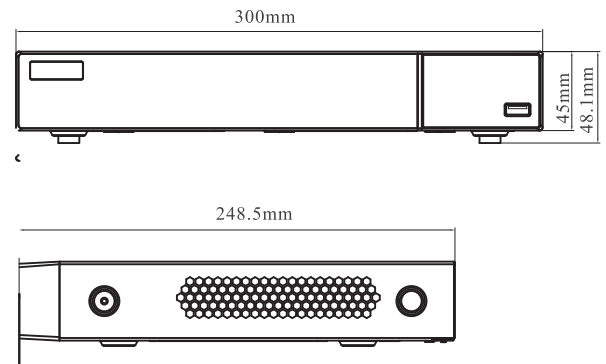

## Specifications

Model		DRN-0881R
System	OS	Embedded Linux
Video	Network Input	8CH IPC input
	Network Input Resolution	8MP/6MP/5MP/4MP/3MP/1080P/1280×1024/960P/720P/960H/D1/CIF
	Output	HDMI × 1 : 3840 × 2160 / 1920 × 1080 / 1280 × 1024 / 1024 × 768 VGA: 1920 × 1080 / 1280 × 1024 / 1024 × 768
	Compression	H.265S / H.265+ / H.265 / H.264
Audio	Network Input	8 CH IPC audio input
	2-way Audio	RCA × 1
	Local Output	RCA × 1
	Compression	G.711(U/A)
Record	Record Stream	Dual stream recording
	Resolution	8MP/6MP/5MP/4MP/3MP/1080P/1280×1024/960P/720P/960H/D1/CIF
	Frame Rate	NTSC:30fps; PAL:25fps
Playback	Simultaneous Playback	Max. 8 CH
	Search	Time slice / time / event / tag search
	Smart Search	Highlighted color to display the camera record in a certain period of time, different colors refers to different record events
	Function	Play, pause, FF, FB, digital zoom, etc.
Decoding Capability	Live View/ Playback	1CH 8MP; 4CH 1080P
Alarm	Mode	Manual, sensor, motion, exception, smart events
	Input	Support IPC alarm input
	Output	Support IPC alarm output
	Triggering	Record, snap, preset, e-mail, etc.
Network	Interface	RJ 45 1000Mbps × 1
	Protocol	TCP / IP, PPPoE, DHCP, DNS, DDNS, UPnP, NTP, SMTP, HTTP, HTTPS, 802.1x, SNMP, RTSP, ONVIF, etc.
	Incoming/ Outgoing Bandwidth	80/80 (Mbps)
	Client Connection	Max. 10 users access
LPR	Plate Recognition	Yes
Mobile Device	OS	iOS, Android
Storage	HDD Interface	SATA3.0 × 1, max 8T
	Backup	Local Backup: U disk, USB mobile HDD Network Backup: Yes
Port	USB	USB 2.0 × 2
	Remote Controller	Optional
Others	Power Supply	DC 12V/1.5A
	Consumption	≤ 10W ( without HDD )
	Dimensions (mm)	300 × 249 × 45 ( W × D × H )
	Working Environment	-10 ~ 50°C, 10% ~ 90% humidity
	Certificate	CE, FCC
Environmental Protection		Complies with Directive EU RoHS, REACH and WEEE

## Dimensions

Rear Panel